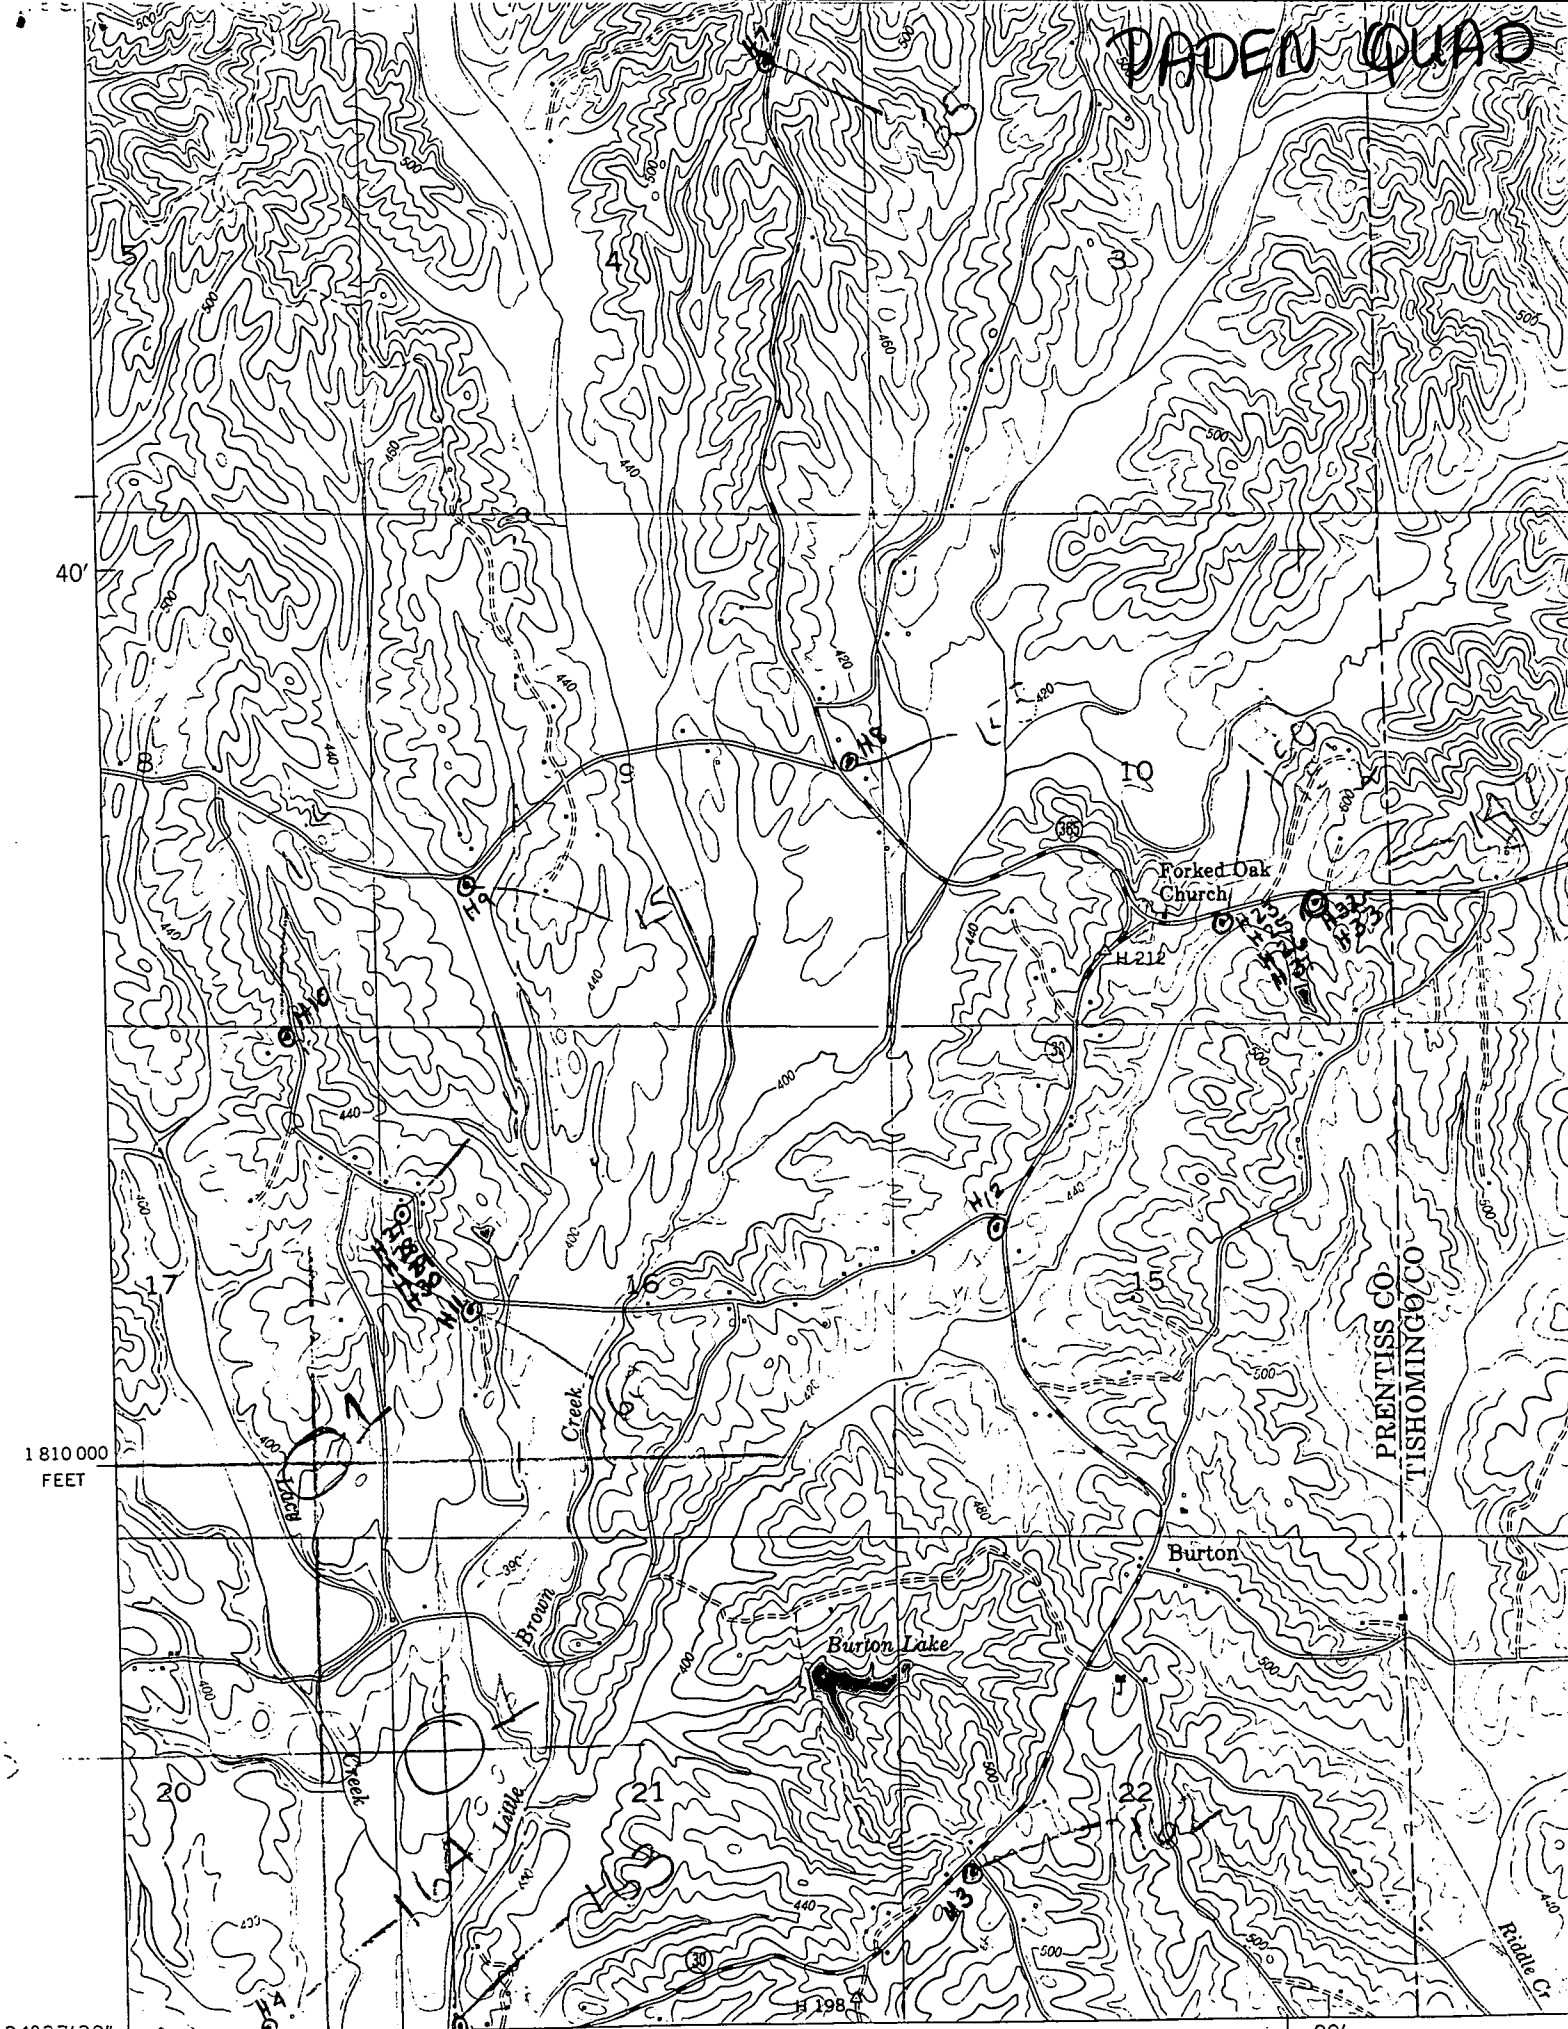

DADEN QUAD

1810 000
FEET

34° 37' 30"
88° 22' 30"

640 000 FEET
NEW HOPE 0.8 MI.
BOONEVILLE 13 MI.

20'

Mapped and edited by Tennessee Valley Authority