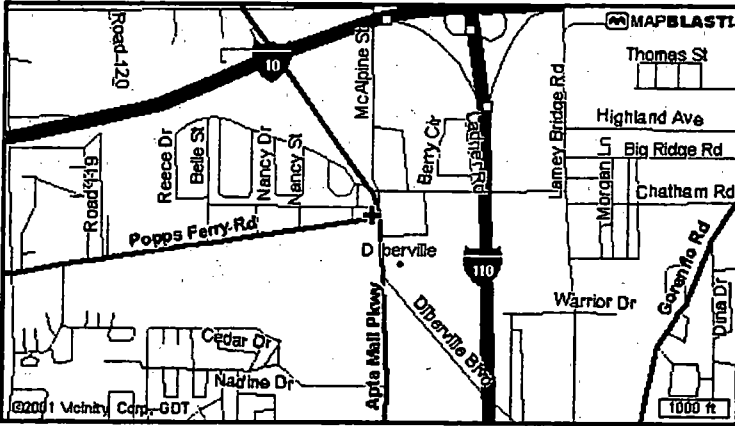

**MAPBLAST!**

Everyone needs a little direction in life

4008 Popp's Ferry Rd  
Diberville, MS 39532-2303

[ Icon Latitude: 30.445686, Longitude: -88.900451 ]

**RECEIVED**

JUN 05 2001

Dept. of Environmental Quality  
Office of Land & Water Resources